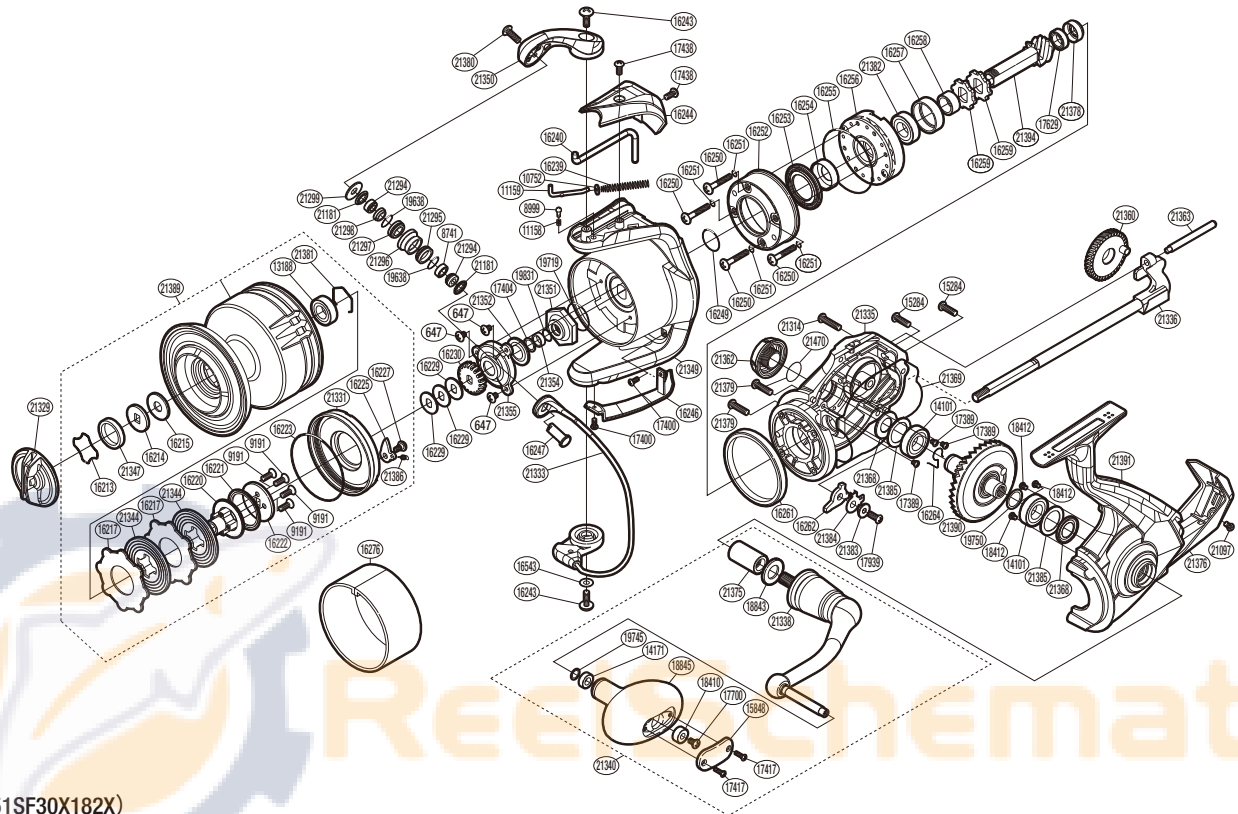

SHIMANO

SARAGOSA

SRG18000SWAHG

(51SF30X182X)

Please note that the number of adjusting washers may not be the same as shown in the exploded views.
(Adjustment will vary with each individual product.)

Part No.	Description	Part No.	Description	Part No.	Description
RD 0647	Screw	RD16256	Roller Clutch Assembly	RD21335	Body Assembly
RD 8741	Ball Bearing	RD16257	Bearing Housing	RD21336	Main Shaft Assembly
RD 8999	Click Pin	RD16258	Pinion Gear Collar	RD21338	Handle Shank Assembly
RD 9191	Screw	RD16259	Anti-Reverse Ratchet	RD21340	Handle Assembly
RD10752	Bail Spring Guide A Support	RD16261	Friction Ring	RD21344	Spool Drag Disk
RD11158	Click Spring	RD16262	Assist Anti-Reverse Pawl	RD21347	Thrust Bushing
RD11159	Bail Spring Guide A	RD16264	Anti-Reverse Pawl Spring	RD21349	Rotor
RD13188	Ball Bearing	RD16543	Washer	RD21350	Bail Arm
RD14101	Ball Bearing	RD17389	Screw	RD21351	Rotor Nut
RD14171	Handle Knob Bushing B	RD17400	Screw	RD21352	Bearing Water Proof
RD15284	Screw	RD17404	Washer	RD21354	Main Shaft Spacer
RD15848	Handle Knob I.D. Plate	RD17417	Screw	RD21355	Nut Lock Plate
RD16213	Drag Washer Retainer	RD17438	Screw	RD21360	Oscillating Gear
RD16214	Key Washer	RD17629	Ball Bearing	RD21362	Handle Screw Cap
RD16215	Drag Washer	RD17700	Screw	RD21363	Oscillating Guide
RD16217	Drag Washer	RD17939	Screw	RD21368	Bearing Water Proof
RD16220	Bearing Bushing	RD18410	Handle Knob Bushing A	RD21369	Body Seal
RD16221	Bearing Water Proof	RD18412	Screw	RD21375	Handle Shaft Cover B
RD16222	Spool Support	RD18843	Washer	RD21376	Rear Protector
RD16223	O Ring	RD18845	Handle Knob Assembly	RD21378	Pinion Gear Bushing
RD16225	Drag Click	RD19638	O Ring	RD21379	Screw
RD16227	Screw	RD19719	O Ring	RD21380	Screw
RD16229	Spool Support Washer	RD19745	Washer	RD21381	Bearing Retainer
RD16230	Spool Support	RD19750	Washer	RD21382	Ball Bearing
RD16239	Bail Spring	RD19831	O Ring	RD21383	Anti-Reverse Pawl Collar
RD16240	Bail Trip Lever	RD21097	Screw	RD21384	Anti-Reverse Pawl Cover
RD16243	Screw	RD21181	Line Roller Seal	RD21385	Washer
RD16244	Bail Spring Cover	RD21294	Line Roller Support Collar	RD21386	Drag Click Spring
RD16246	Bail Hold Support Guard	RD21295	Line Roller Bushing	RD21389	Spool Assembly
RD16247	Line Roller Support	RD21296	Line Roller	RD21390	Drive Gear
RD16249	O Ring	RD21297	Line Roller Bushing B	RD21391	Side Cover Assembly
RD16250	Screw	RD21298	Line Roller Collar	RD21394	Pinion Gear
RD16251	O Ring	RD21299	Line Roller Plate	RD21470	O Ring
RD16252	Roller Clutch Cover	RD21314	Screw		
RD16253	Roller Clutch Waterproof	RD21329	Drag Knob		
RD16254	Rotor Ring	RD21331	Drag Cover Assembly		
RD16255	O Ring	RD21333	Bail Assembly	RD16276	Line Band (Accessory)